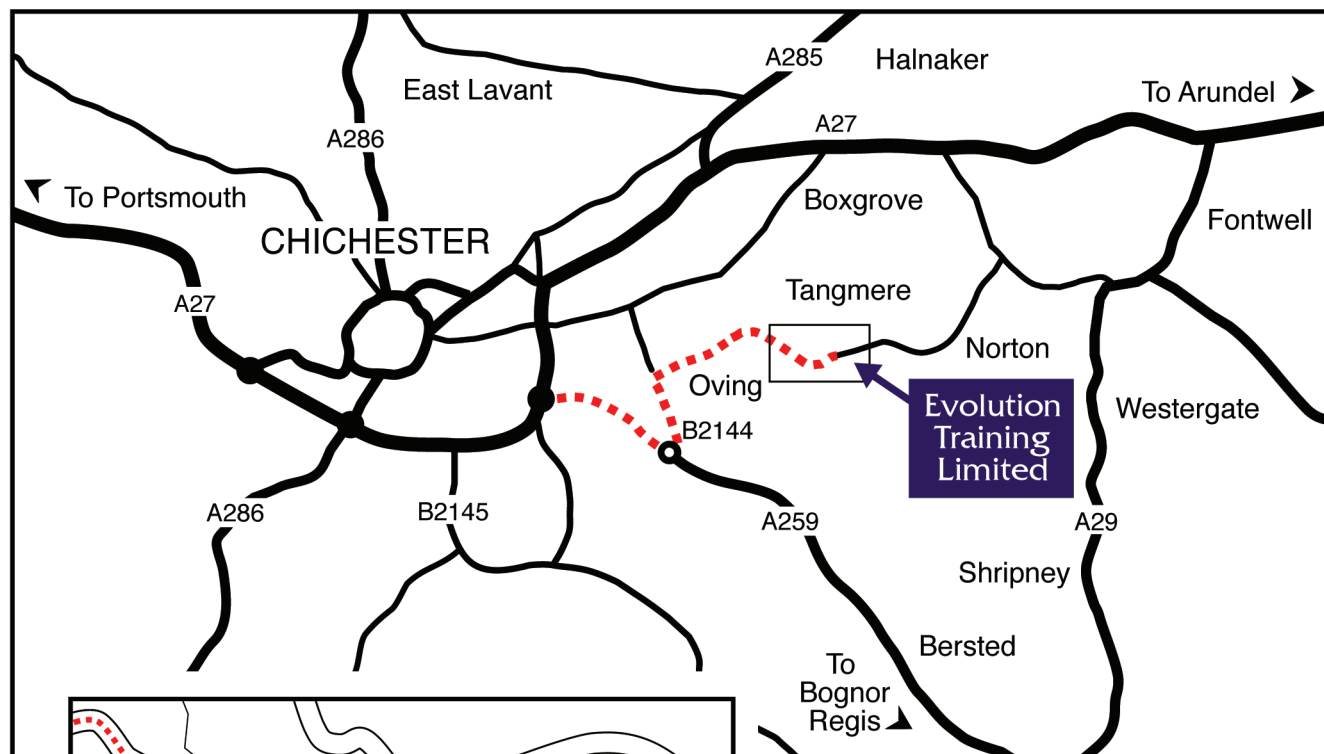

# EVOLUTION TRAINING LIMITED

From the A27 at Chichester take the A259 towards Bognor Regis. At the next roundabout turn left towards Oving on the B2144.

Cross the railway line and take the first right towards Oving.

Follow the road through the village and after the "Thank You" sign take the second right where crossroad sign also has a Tractor sign!

Turn left into the Farm and parking is just after the first building to your right and we are opposite the parking area.

This route is marked with a dotted line on the map below.